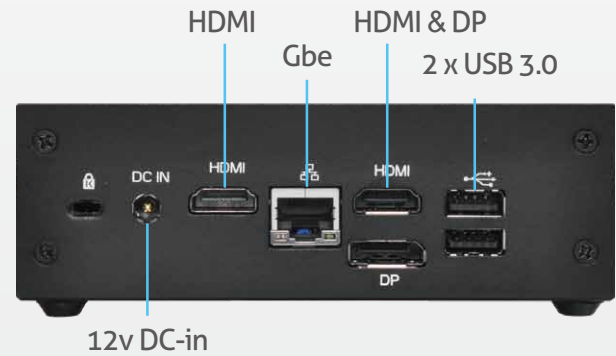

iBOX-315

Embedded BOX PC

Spotlight Features

- Intel® Pentium/Celeron Braswell SoC. Default N3160 Quad Core 1.6GHz
-iBOX-315 (N3160)
- DP/2 x HDMI
- Support Win 8.1/10 and Linux
- Gigabit LAN
- Slim and Fanless Design

Specifications

Processor System

CPU	Intel® Pentium/Celeron Braswell SoC Default N3160 Quad Core 6W processor
Memory	2 x DDR3L 1333/1600MHz SO-DIMM up to 16GB
Chipset	N/A
Graphic	Intel® Gen8 Graphic
LAN Chipset	Realtek RTL8111G
Watch Dog	256 Segments, 0,1,2,...255sec/min

Rear I/O

Serial Port	N/A
USB	4 USB 3.0 ports (3 x Type A, 1 x Type C)
LAN	1 x RJ45 for GbE
Video output	1 x Display Port/ 2 x HDMI
Audio	1 x Audio- out with MIC-in
Expansion	1 x Mini-PCIe for WiFi/ 1 x m SATA

Mechanical

Material	Top cover -aluminum extrusion/ Base- metal
Dimension	135 x 110 x 44.5mm (WxDxH)
Weight	0.5Kg
Mounting	VESA mounting bracket