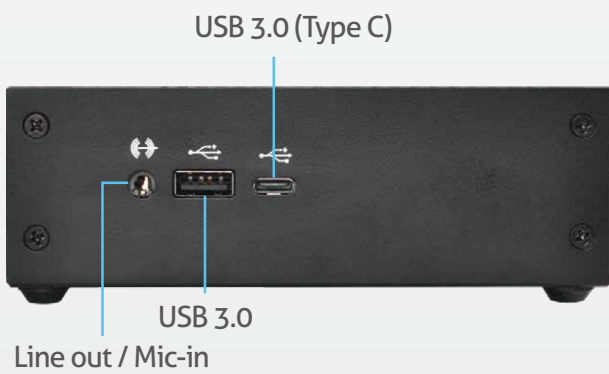

iBOX-315

Embedded BOX PC

Spotlight Features

- Intel® Pentium/Celeron Braswell SoC. Default N3160 Quad Core 1.6GHz
-iBOX-315 (N3160)
- DP/2 x HDMI
- Support Win 8.1/10 and Linux
- Gigabit LAN
- Slim and Fanless Design

Rear I/O

Serial Port	N/A
USB	4 USB 3.0 ports (3 x Type A, 1 x Type C)
LAN	1 x RJ45 for GbE
Video output	1 x Display Port/ 2 x HDMI
Audio	1 x Audio- out with MIC-in
Expansion	1 x Mini-PCIe for WiFi/ 1 x m SATA

Mechanical

Material	Top cover -aluminum extrusion/ Base- metal
Dimension	135 x 110 x 44.5mm (WxDxH)
Weight	0.5Kg
Mounting	VESA mounting bracket